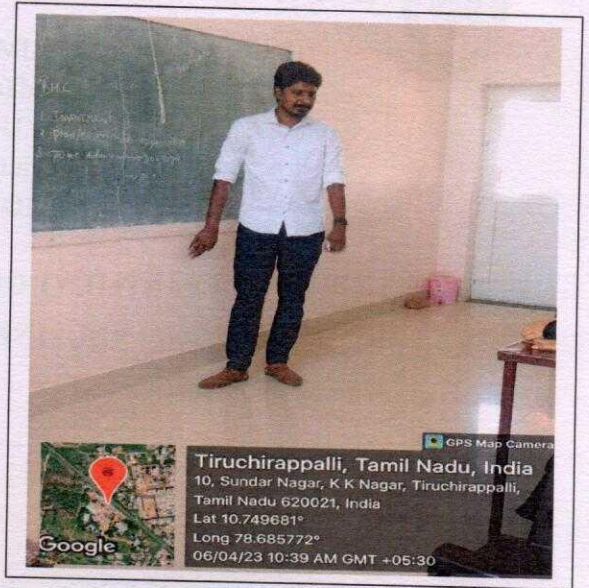

Chief Guest Interacted with Students